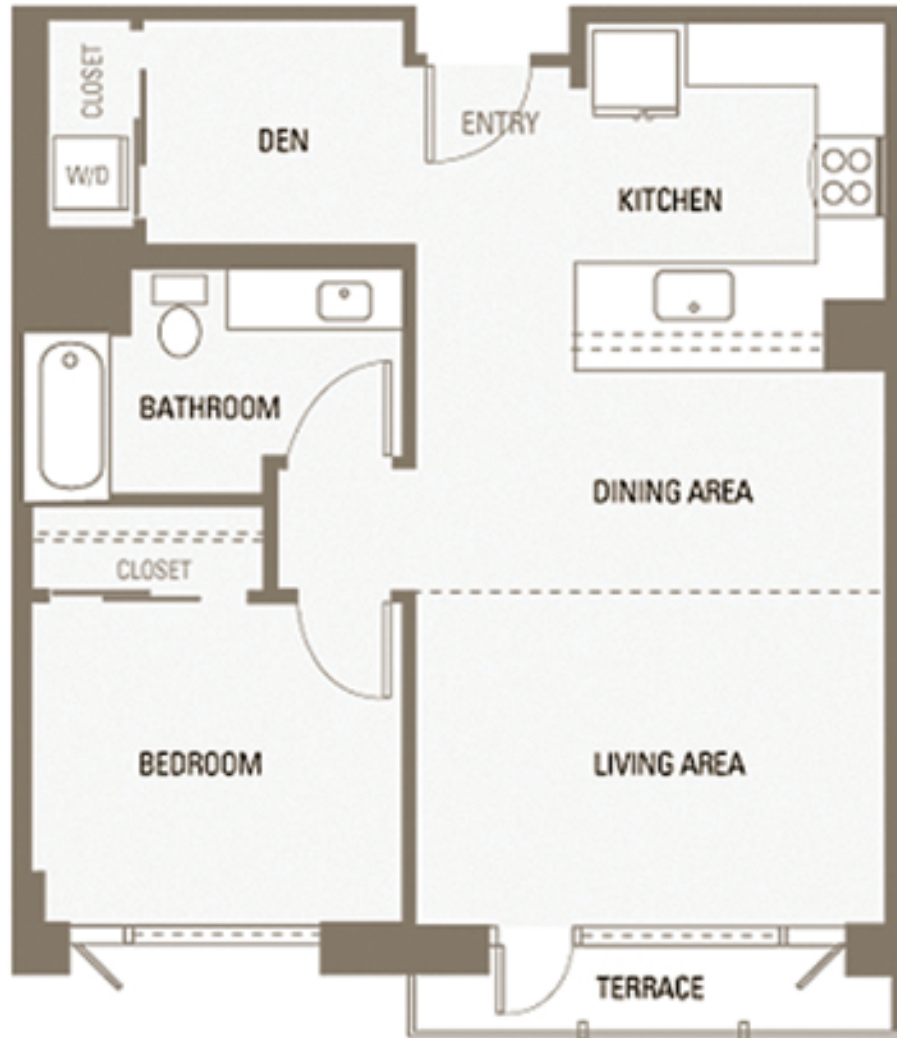

1 BED + DEN
/ 1 BATH

FEATURES

- Studio Becker Cabinets- Dark Wenge and Light Fino Colors
- Stainless Steel Bosch Appliances
- Cambria Caesar Stone Countertops
- Hardwood Flooring- Entry and Kitchen
- Designer Carpet- Living Areas
- Balconies- Select homes
- Washer/Dryer Connections