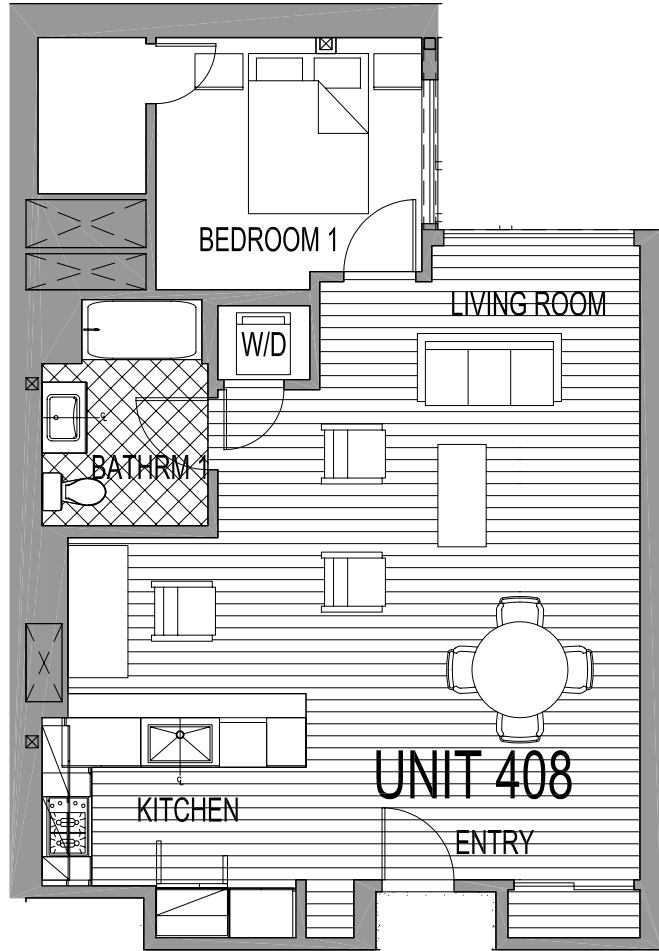

310 TOWNSEND

w w w . s a n f r a n c i s c o . c o m

UNIT 408

1/8"=1'-0"

All sizes are approximate and features preliminary. They may change without notice.

310 TOWNSEND