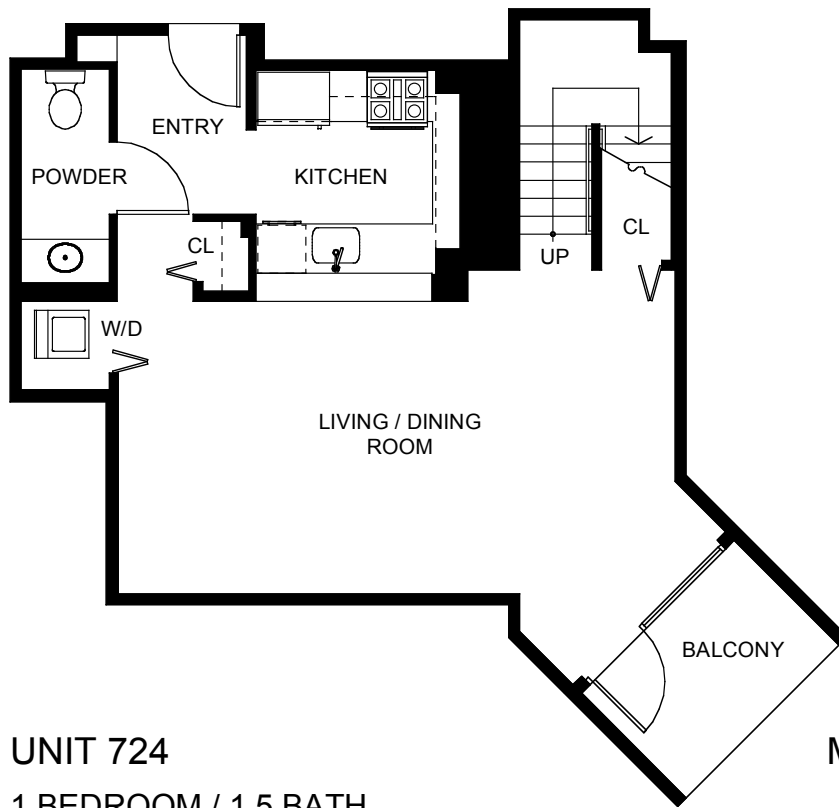

UPPER LEVEL

MAIN LEVEL

UNIT 724
 1 BEDROOM / 1.5 BATH
 1034 SQUARE FEET