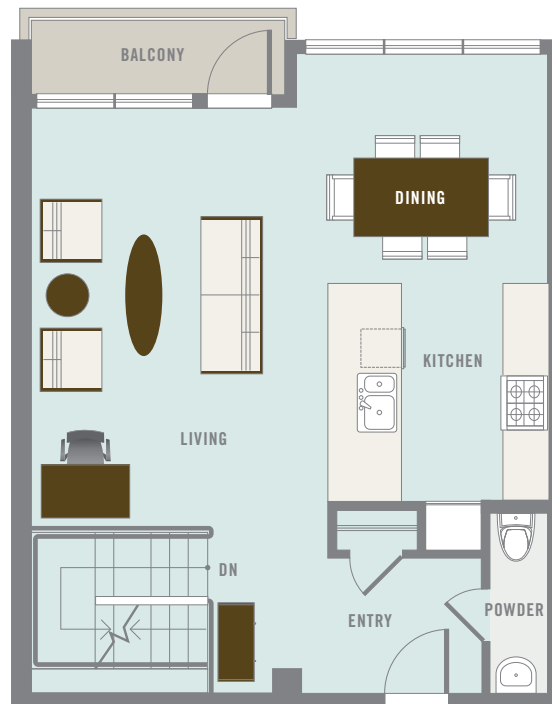

homes on esprit park

T3 reverse

900 minnesota street san francisco ca 94107

1,527 sq.ft.

www.espritpark.com

N 506

lower level

upper level

Floor plans are for illustrative purposes only, may not be to scale or may vary in dimension compared to actual units for sale. Seller reserves the right to make changes without notice. Features and finishes are for illustrative purposes only and may also vary without notice.