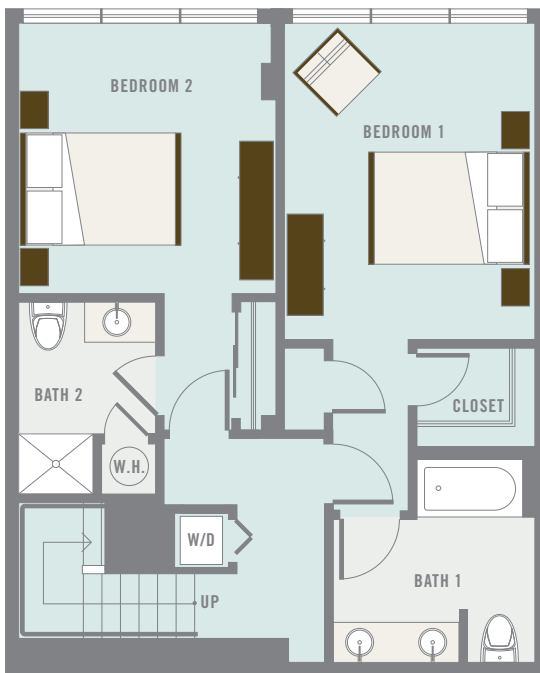

homes on esprit park

T3 reverse

900 minnesota street san francisco ca 94107

1,527 sq.ft.

www.espritpark.com

N 506

lower level

upper level

Floor plans are for illustrative purposes only, may not be to scale or may vary in dimension compared to actual units for sale. Seller reserves the right to make changes without notice. Features and finishes are for illustrative purposes only and may also vary without notice.