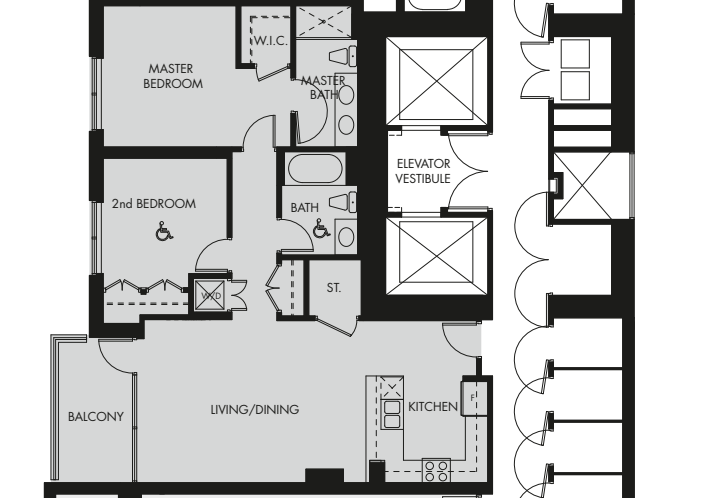

UNIT 302  
2 BEDROOM + DEN  
1,409 sq. ft.

UNIT 301  
2 BEDROOM + DEN  
1,377 sq. ft.

UNIT 317  
2 BEDROOM  
1,177 sq. ft.

UNIT 303  
1 BEDROOM  
892 sq. ft.

UNIT 304  
1 BEDROOM  
850 sq. ft.

UNIT 305  
1 BEDROOM  
847 sq. ft.

UNIT 306  
1 BEDROOM  
847 sq. ft.

**Level 3  
Section A**

5  
DM  
ft.

UNIT 306  
1 BEDROOM  
847 sq. ft.

UNIT 307  
1 BEDROOM  
849 sq. ft.

UNIT 308  
1 BEDROOM  
850 sq. ft.

UNIT 309  
1 BEDROOM  
902 sq. ft.

UNIT 310  
2 BEDROOM + DEN  
1,419 sq. ft.

UNIT 311  
2 BEDROOM  
1,354 sq. ft.

UNIT 312  
2 BEDROOM  
1,176 sq. ft.

**Level 3  
Section B**

**N**

UNIT 301  
2 BEDROOM + DEN  
1,377 sq. ft.

UNIT 317  
2 BEDROOM  
1,177 sq. ft.

UNIT 316  
1 BEDROOM  
1,047 sq. ft.

UNIT 315  
2 BEDROOM + DEN  
1,453 sq. ft.

UNIT 115  
TOWNHOME  
2 BEDROOM + DEN  
1,832 sq. ft.

LEVEL THREE

UNIT 114  
TOWNHOME  
2 BEDROOM + DEN  
1,746 sq. ft.

LEVEL THREE