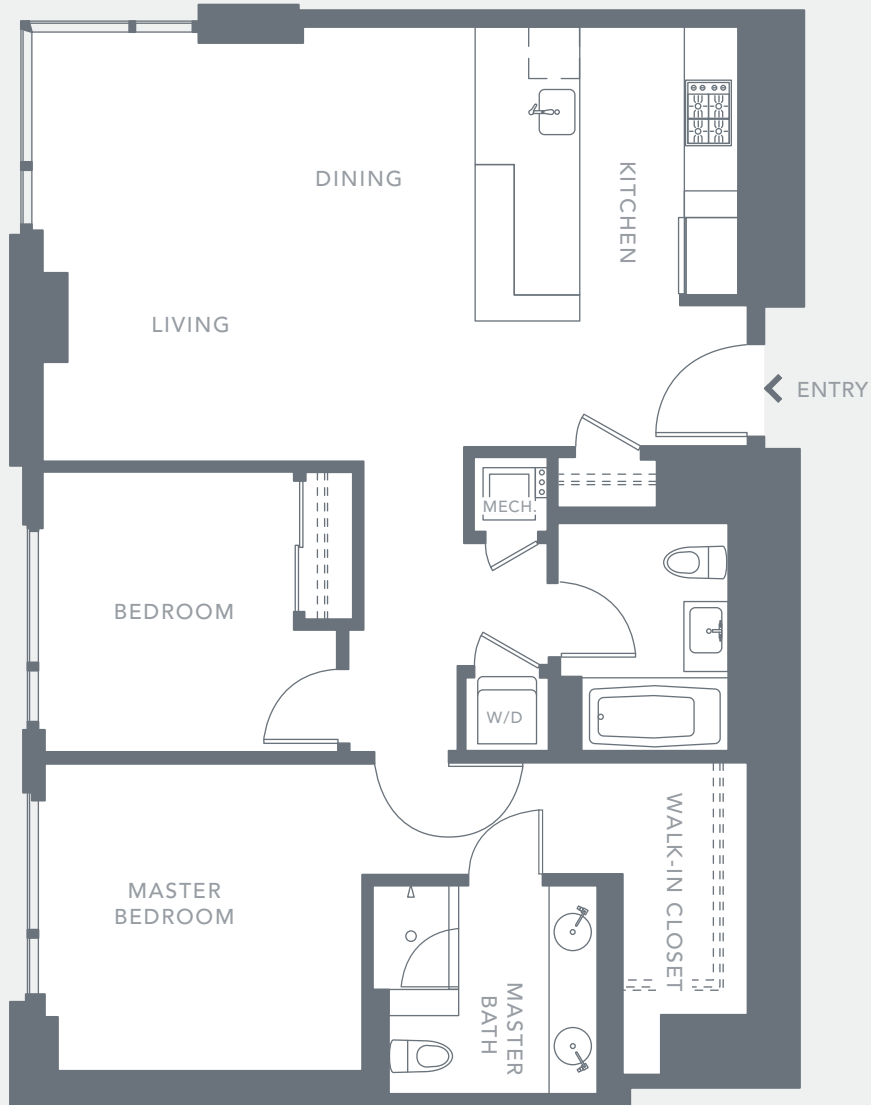

Residence B 2 Bed 2 Bath

Located at the corner of Second Street and Folsom Street 631 Folsom Street, San Francisco CA | Phone: 415.546.6900

All drawings and depictions are conceptual only and are for the convenience of reference. They should not be relied upon as representations, express or implied, of the final detail of the residences. The developer expressly reserves the right to make modifications, revisions, and changes it deems desirable in its sole and absolute discretion. All depictions of appliances, counters, soffits, floor coverings and other matters of detail are conceptual only and are not necessarily included in each Unit. Consult your Purchase Agreement for the items included in your Unit.