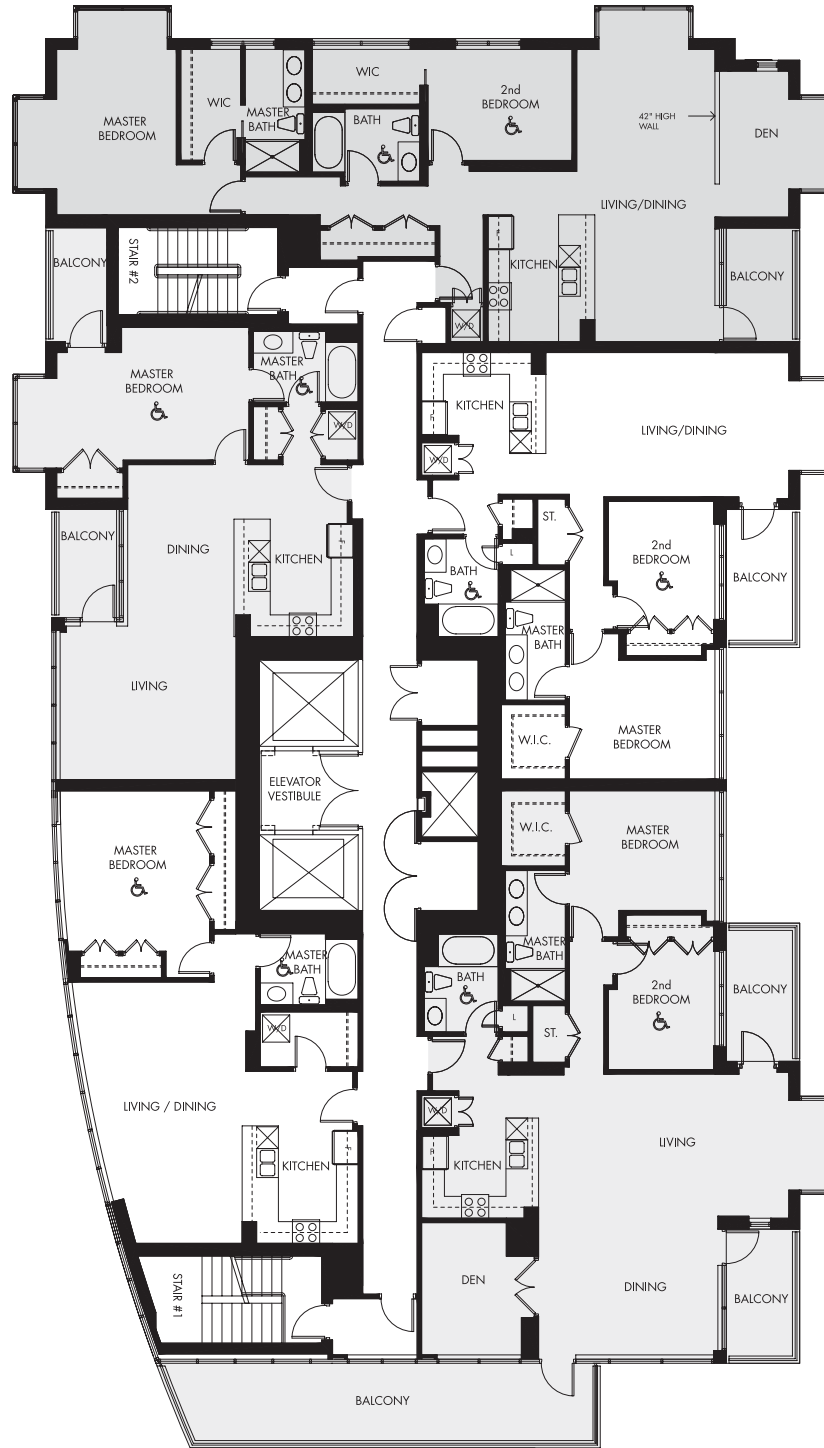

Level 9

UNIT 901
1 BEDROOM
1,006 sq. ft.

UNIT 902
2 BEDROOM + DEN
1,620 sq. ft.

UNIT 903
2 BEDROOM
1,162 sq. ft.

UNIT 905
1 BEDROOM
961 sq. ft.

UNIT 904
2 BEDROOM + DEN
1,525 sq. ft.