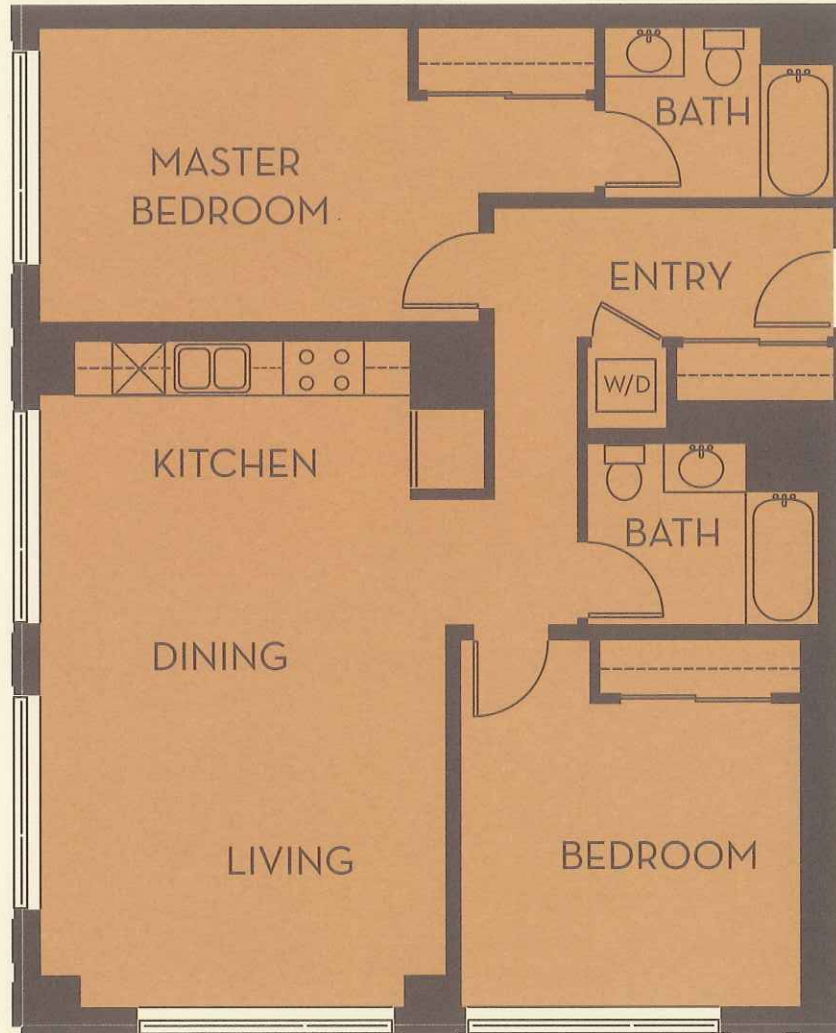

199 NEW

ARTIST CONCEPT. PLANS NOT TO SCALE AND MAY VARY BY LOCATION.

STUDIO

PLANS FEATURE:

- GRANITE COUNTER TOPS
- OPEN KITCHENS
- WASHER/DRYER CONNECTIONS
- WALK-IN CLOSETS
- HIGH-SPEED INTERNET INFRASTRUCTURE
- FULL TV/VIDEO CAPABILITIES

199 NEW

ARTIST CONCEPT. PLANS NOT TO SCALE AND MAY VARY BY LOCATION.

ONE BED

PLANS FEATURE:

- GRANITE COUNTER TOPS
- OPEN KITCHENS
- WALK-IN CLOSETS
- HIGH-SPEED INTERNET INFRASTRUCTURE
- WASHER/DRYER CONNECTIONS
- FULL TV/VIDEO CAPABILITIES

199 NEW

ARTIST CONCEPT. PLANS NOT TO SCALE AND MAY VARY BY LOCATION.

ONE BED PLUS/ONE BATH

PLANS FEATURE:

- GRANITE COUNTER TOPS
- OPEN KITCHENS
- WASHER/DRYER CONNECTIONS
- WALK-IN CLOSETS
- HIGH-SPEED INTERNET INFRASTRUCTURE
- FULL TV/VIDEO CAPABILITIES

199 NEW

ARTIST CONCEPT. PLANS NOT TO SCALE AND MAY VARY BY LOCATION.

TWO BED/TWO BATH

PLANS FEATURE:

- GRANITE COUNTER TOPS
- OPEN KITCHENS
- WASHER/DRYER CONNECTIONS
- WALK-IN CLOSETS
- HIGH-SPEED INTERNET INFRASTRUCTURE
- FULL TV/VIDEO CAPABILITIES