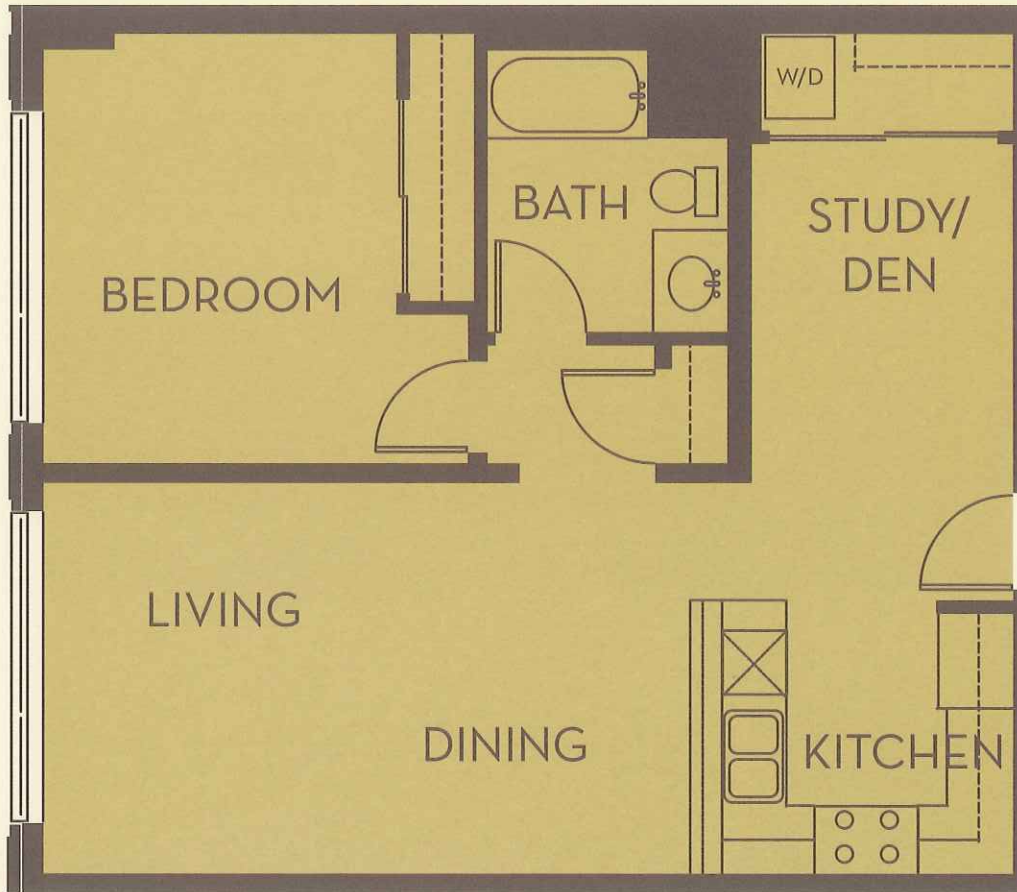

199 NEW

ARTIST CONCEPT. PLANS NOT TO SCALE AND MAY VARY BY LOCATION.

STUDIO

PLANS FEATURE:

- GRANITE COUNTER TOPS
- OPEN KITCHENS
- WASHER/DRYER CONNECTIONS
- WALK-IN CLOSETS
- HIGH-SPEED INTERNET INFRASTRUCTURE
- FULL TV/VIDEO CAPABILITIES

199 NEW

ARTIST CONCEPT. PLANS NOT TO SCALE AND MAY VARY BY LOCATION.

ONE BED

PLANS FEATURE:

- GRANITE COUNTER TOPS
- OPEN KITCHENS
- WALK-IN CLOSETS
- HIGH-SPEED INTERNET INFRASTRUCTURE
- WASHER/DRYER CONNECTIONS
- FULL TV/VIDEO CAPABILITIES

199 NEW

ARTIST CONCEPT. PLANS NOT TO SCALE AND MAY VARY BY LOCATION.

ONE BED PLUS/ONE BATH

PLANS FEATURE:

- GRANITE COUNTER TOPS
- OPEN KITCHENS
- WASHER/DRYER CONNECTIONS
- WALK-IN CLOSETS
- HIGH-SPEED INTERNET INFRASTRUCTURE
- FULL TV/VIDEO CAPABILITIES

199 NEW

ARTIST CONCEPT. PLANS NOT TO SCALE AND MAY VARY BY LOCATION.

TWO BED/TWO BATH

PLANS FEATURE:

- GRANITE COUNTER TOPS
- OPEN KITCHENS
- WASHER/DRYER CONNECTIONS
- WALK-IN CLOSETS
- HIGH-SPEED INTERNET INFRASTRUCTURE
- FULL TV/VIDEO CAPABILITIES