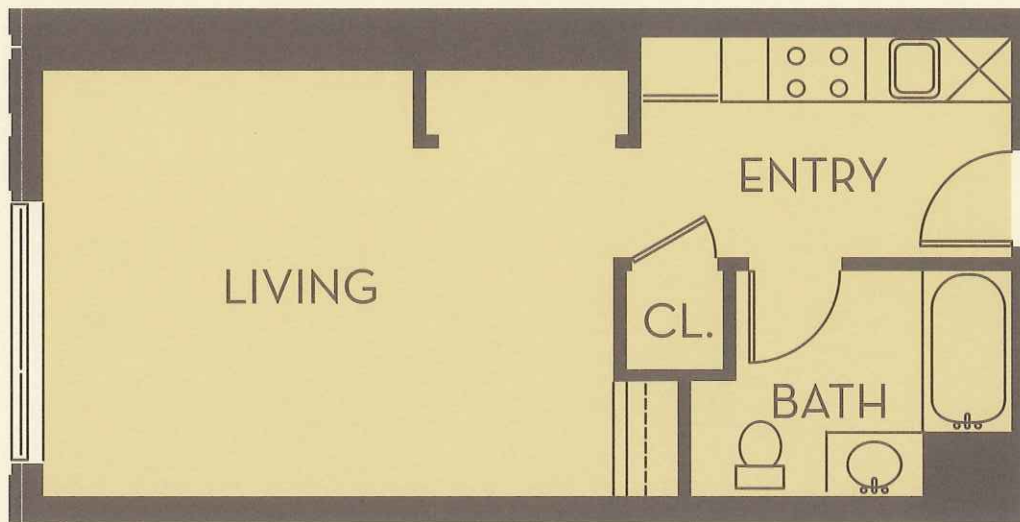

199 NEW

ARTIST CONCEPT. PLANS NOT TO SCALE AND MAY VARY BY LOCATION.

BUILDING PLAN

PLANS FEATURE:

- GRANITE COUNTER TOPS
- OPEN KITCHENS
- WASHER/DRYER CONNECTIONS
- WALK-IN CLOSETS
- HIGH-SPEED INTERNET INFRASTRUCTURE
- FULL TV/VIDEO CAPABILITIES

199 NEW

ARTIST CONCEPT. PLANS NOT TO SCALE AND MAY VARY BY LOCATION.

STUDIO

PLANS FEATURE:

- GRANITE COUNTER TOPS
- OPEN KITCHENS
- WASHER/DRYER CONNECTIONS
- WALK-IN CLOSETS
- HIGH-SPEED INTERNET INFRASTRUCTURE
- FULL TV/VIDEO CAPABILITIES

199 NEW

ARTIST CONCEPT. PLANS NOT TO SCALE AND MAY VARY BY LOCATION.

ONE BED

PLANS FEATURE:

- GRANITE COUNTER TOPS
- OPEN KITCHENS
- WALK-IN CLOSETS
- HIGH-SPEED INTERNET INFRASTRUCTURE
- WASHER/DRYER CONNECTIONS
- FULL TV/VIDEO CAPABILITIES

199 NEW

ARTIST CONCEPT. PLANS NOT TO SCALE AND MAY VARY BY LOCATION.

ONE BED PLUS/ONE BATH

PLANS FEATURE:

- GRANITE COUNTER TOPS
- OPEN KITCHENS
- WASHER/DRYER CONNECTIONS
- WALK-IN CLOSETS
- HIGH-SPEED INTERNET INFRASTRUCTURE
- FULL TV/VIDEO CAPABILITIES