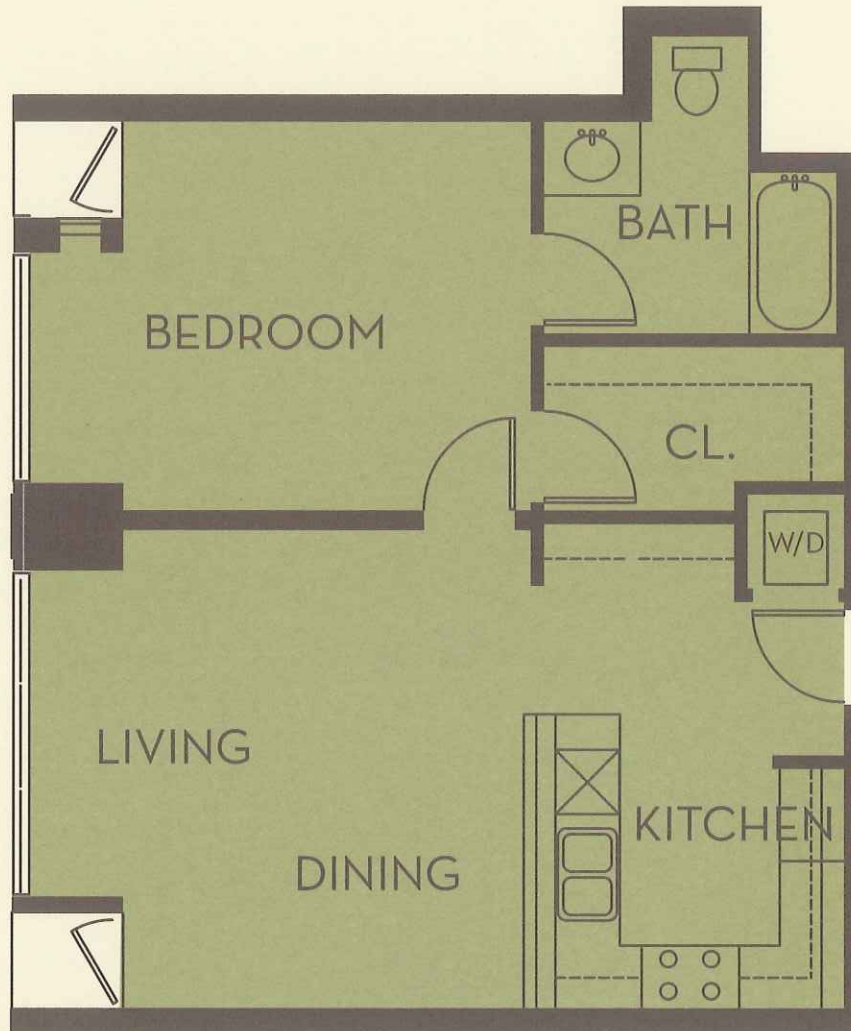

199 NEW

ARTIST CONCEPT. PLANS NOT TO SCALE AND MAY VARY BY LOCATION.

STUDIO

PLANS FEATURE:

- GRANITE COUNTER TOPS
- OPEN KITCHENS
- WASHER/DRYER CONNECTIONS
- WALK-IN CLOSETS
- HIGH-SPEED INTERNET INFRASTRUCTURE
- FULL TV/VIDEO CAPABILITIES

199 NEW

ARTIST CONCEPT. PLANS NOT TO SCALE AND MAY VARY BY LOCATION.

ONE BED

PLANS FEATURE:

- GRANITE COUNTER TOPS
- OPEN KITCHENS
- WALK-IN CLOSETS
- HIGH-SPEED INTERNET INFRASTRUCTURE
- WASHER/DRYER CONNECTIONS
- FULL TV/VIDEO CAPABILITIES

199 NEW

ARTIST CONCEPT. PLANS NOT TO SCALE AND MAY VARY BY LOCATION.

ONE BED PLUS/ONE BATH

PLANS FEATURE:

- GRANITE COUNTER TOPS
- OPEN KITCHENS
- WASHER/DRYER CONNECTIONS
- WALK-IN CLOSETS
- HIGH-SPEED INTERNET INFRASTRUCTURE
- FULL TV/VIDEO CAPABILITIES

199 NEW

ARTIST CONCEPT. PLANS NOT TO SCALE AND MAY VARY BY LOCATION.

TWO BED/TWO BATH

PLANS FEATURE:

- GRANITE COUNTER TOPS
- OPEN KITCHENS
- WASHER/DRYER CONNECTIONS
- WALK-IN CLOSETS
- HIGH-SPEED INTERNET INFRASTRUCTURE
- FULL TV/VIDEO CAPABILITIES