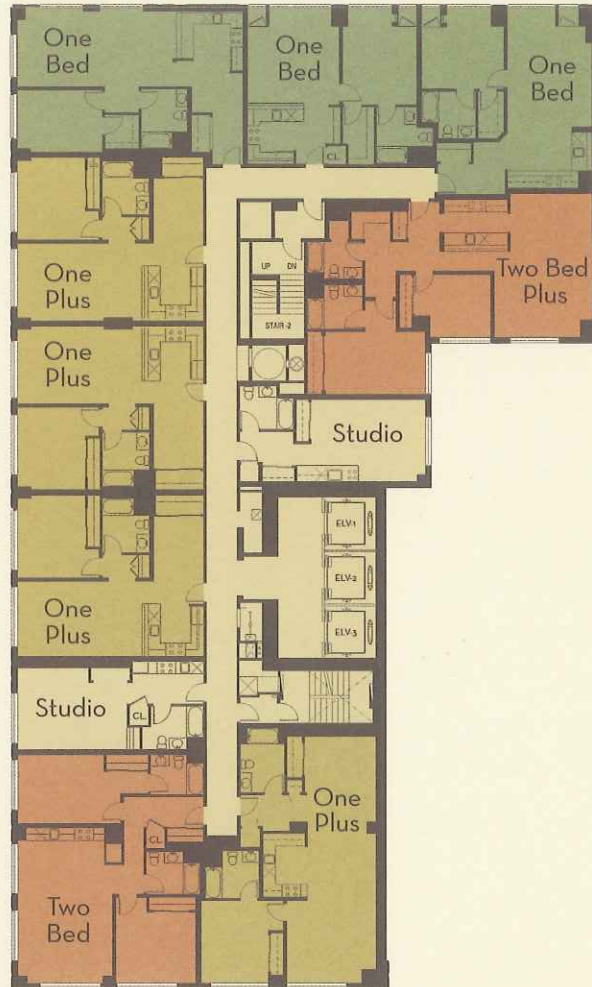

199 NEW

ARTIST CONCEPT. PLANS NOT TO SCALE AND MAY VARY BY LOCATION.

BUILDING PLAN

PLANS FEATURE:

- GRANITE COUNTER TOPS
- OPEN KITCHENS
- WASHER/DRYER CONNECTIONS
- WALK-IN CLOSETS
- HIGH-SPEED INTERNET INFRASTRUCTURE
- FULL TV/VIDEO CAPABILITIES

199 NEW

ARTIST CONCEPT. PLANS NOT TO SCALE AND MAY VARY BY LOCATION.

STUDIO

PLANS FEATURE:

- GRANITE COUNTER TOPS
- OPEN KITCHENS
- WASHER/DRYER CONNECTIONS
- WALK-IN CLOSETS
- HIGH-SPEED INTERNET INFRASTRUCTURE
- FULL TV/VIDEO CAPABILITIES

199 NEW

ARTIST CONCEPT. PLANS NOT TO SCALE AND MAY VARY BY LOCATION.

ONE BED

PLANS FEATURE:

- GRANITE COUNTER TOPS
- OPEN KITCHENS
- WALK-IN CLOSETS
- HIGH-SPEED INTERNET INFRASTRUCTURE
- WASHER/DRYER CONNECTIONS
- FULL TV/VIDEO CAPABILITIES

199 NEW

ARTIST CONCEPT. PLANS NOT TO SCALE AND MAY VARY BY LOCATION.

ONE BED PLUS/ONE BATH

PLANS FEATURE:

- GRANITE COUNTER TOPS
- OPEN KITCHENS
- WASHER/DRYER CONNECTIONS
- WALK-IN CLOSETS
- HIGH-SPEED INTERNET INFRASTRUCTURE
- FULL TV/VIDEO CAPABILITIES