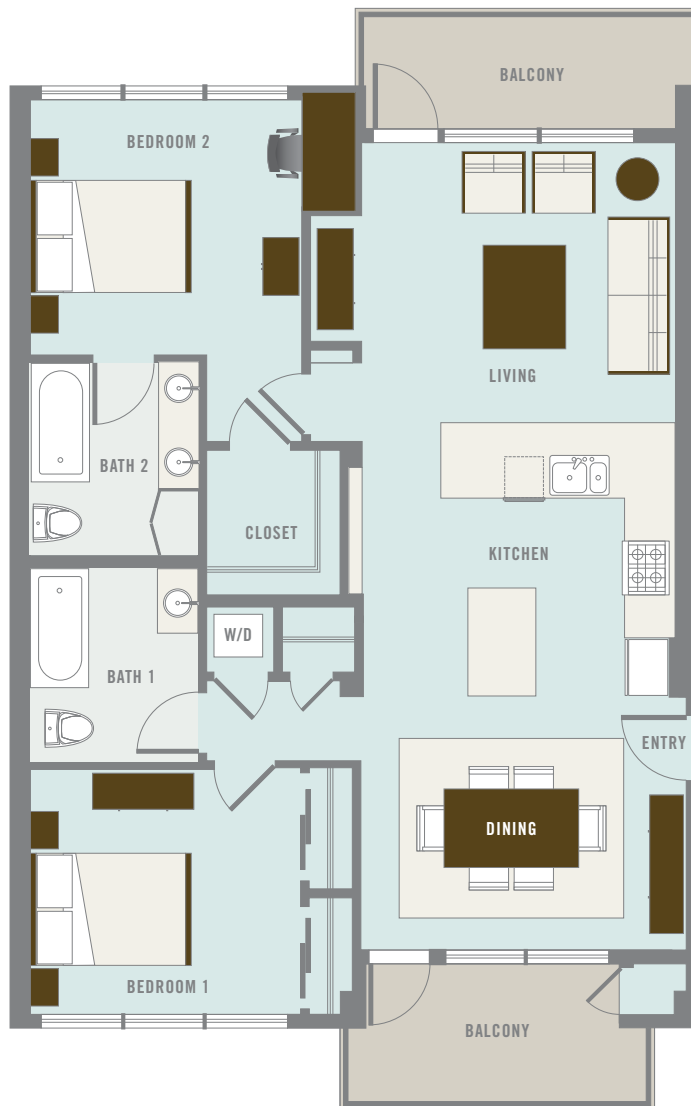

homes on esprit park

900 minnesota street san francisco ca 94107
www.espritpark.com

F3

1,243 sq.ft.

- N 107
- N 207
- N 307
- N 406

Floor plans are for illustrative purposes only, may not be to scale or may vary in dimension compared to actual units for sale. Seller reserves the right to make changes without notice. Features and finishes are for illustrative purposes only and may also vary without notice.