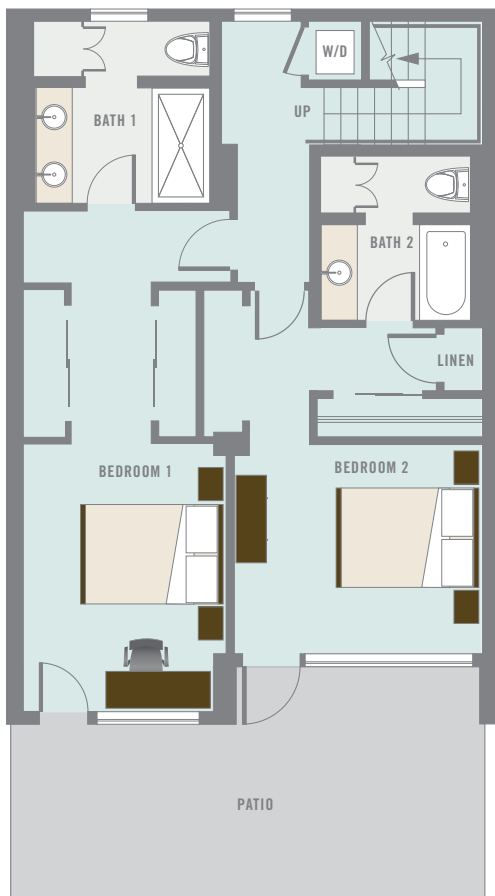

homes on esprit park

900 minnesota street san francisco ca 94107
www.espritpark.com

T1

1,659 sq.ft.

N 209

N 210

lower level

upper level

Floor plans are for illustrative purposes only, may not be to scale or may vary in dimension compared to actual units for sale. Seller reserves the right to make changes without notice. Features and finishes are for illustrative purposes only and may also vary without notice.