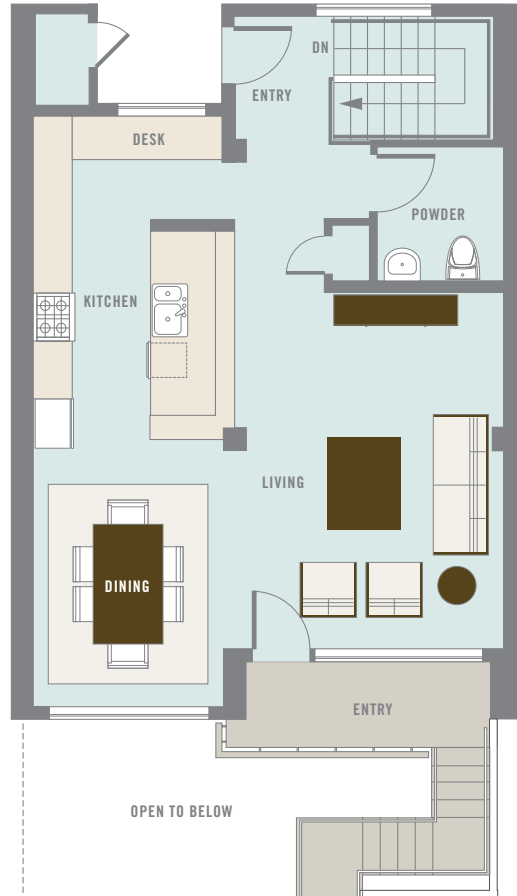

homes on esprit park

900 minnesota street san francisco ca 94107
www.espritpark.com

T1

1,659 sq.ft.

N 209

N 210

lower level

upper level

Floor plans are for illustrative purposes only, may not be to scale or may vary in dimension compared to actual units for sale. Seller reserves the right to make changes without notice. Features and finishes are for illustrative purposes only and may also vary without notice.