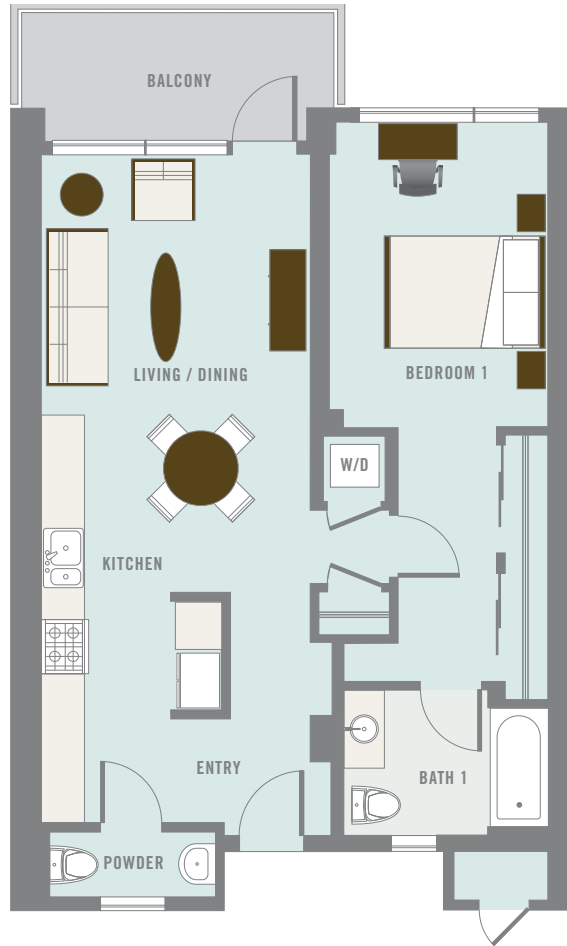

homes on esprit park

F1

900 minnesota street san francisco ca 94107

835 - 855 sq.ft.

www.espritpark.com

- *S 204
- S 205
- *S 206
- *S 314
- S 315
- *S 316
- *S 404
- S 405
- *S 406
- N 310
- N 311
- N 312
- N 313
- N 316
- N 317
- *N 318
- N 407
- N 408
- N 409
- N 410
- N 511
- N 512
- N 513
- N 514

* minor variation
in floor plan

Floor plans are for illustrative purposes only, may not be to scale or may vary in dimension compared to actual units for sale. Seller reserves the right to make changes without notice. Features and finishes are for illustrative purposes only and may also vary without notice.