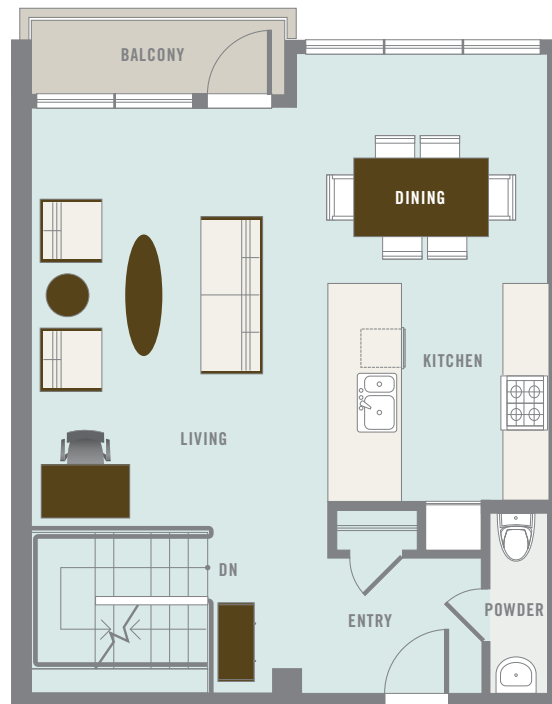

homes on esprit park

T3 reverse

900 minnesota street san francisco ca 94107
www.espritpark.com

1,527 sq.ft.

N 506

lower level

upper level

Floor plans are for illustrative purposes only, may not be to scale or may vary in dimension compared to actual units for sale. Seller reserves the right to make changes without notice. Features and finishes are for illustrative purposes only and may also vary without notice.