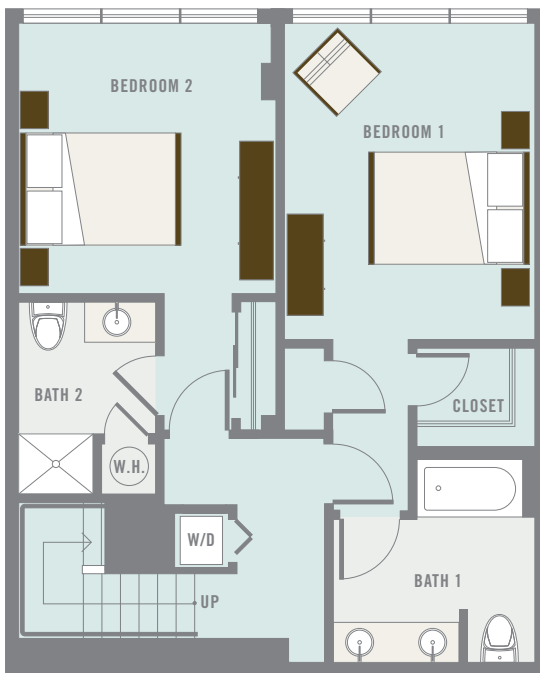

homes on esprit park

T3 reverse

900 minnesota street san francisco ca 94107
www.espritpark.com

1,527 sq.ft.

N 506

lower level

upper level

Floor plans are for illustrative purposes only, may not be to scale or may vary in dimension compared to actual units for sale. Seller reserves the right to make changes without notice. Features and finishes are for illustrative purposes only and may also vary without notice.