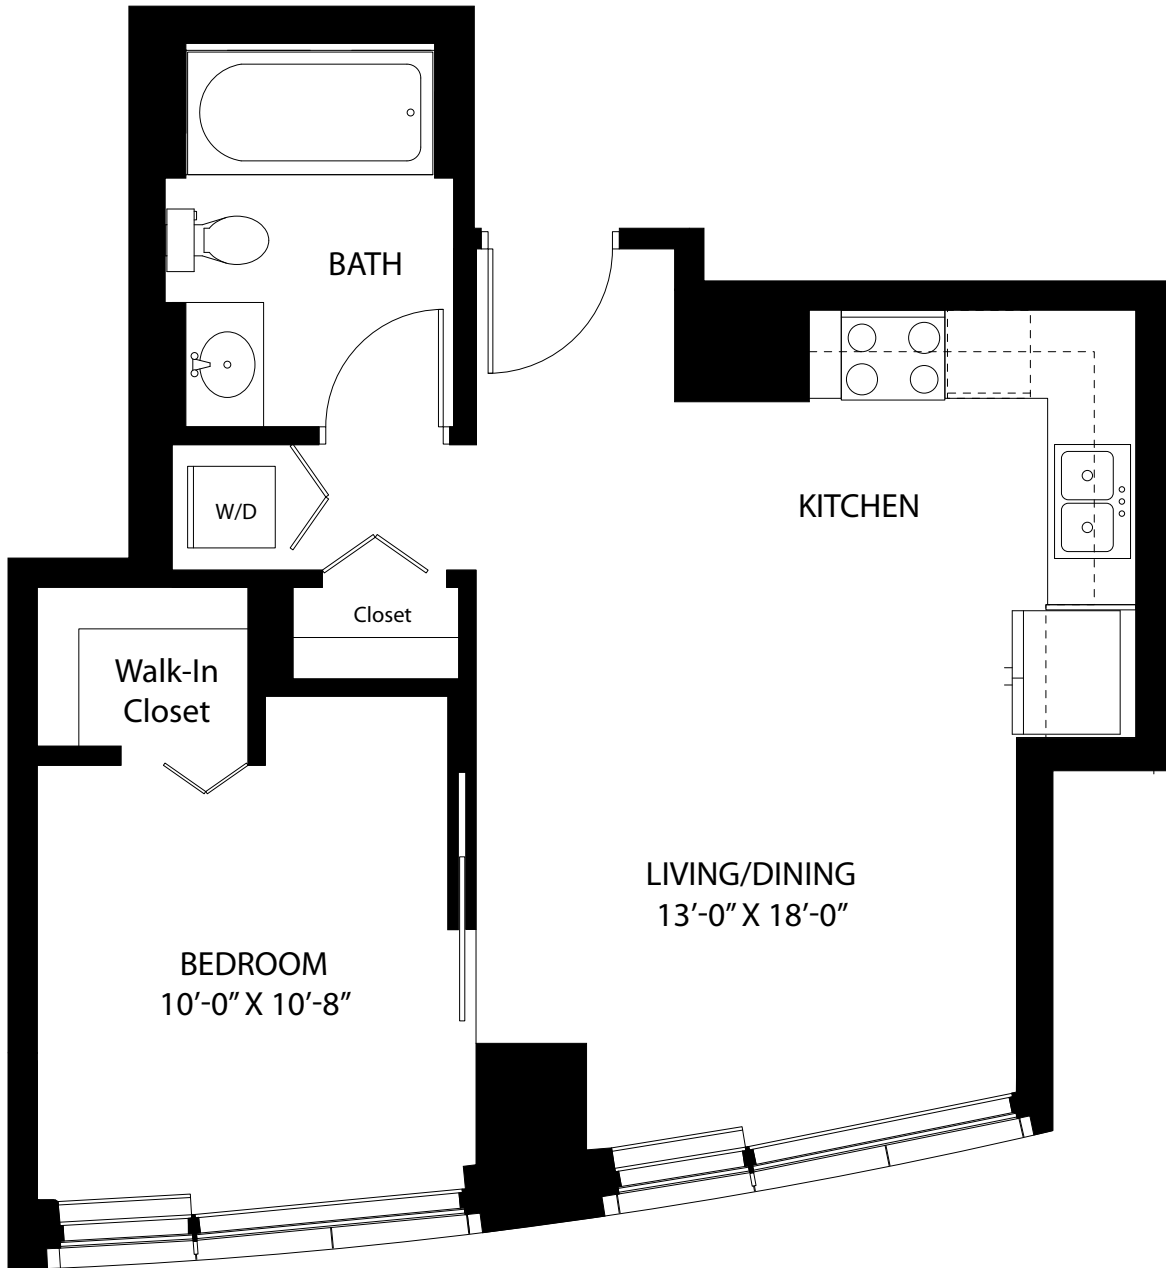

## Residence 04

One Bedroom JR  
One Bath

Floors 32 thru 50

Key Plan