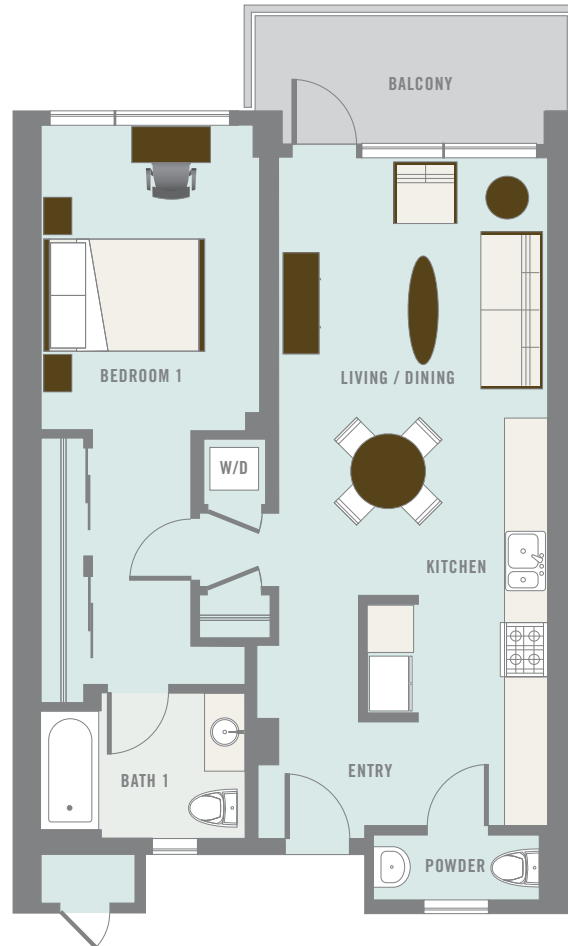

homes on esprit park

F1 reverse

900 minnesota street san francisco ca 94107

835 - 855 sq.ft.

www.espritpark.com

- *S 201
- S 202
- *S 203
- *S 301
- S 302
- *S 303
- *S 401
- S 402
- *S 403
- N 201
- N 202
- N 203
- N 204
- N 301
- N 302
- N 303
- N 304
- N 401
- N 402
- N 403
- N 404

* minor variation
in floor plan

Floor plans are for illustrative purposes only, may not be to scale or may vary in dimension compared to actual units for sale. Seller reserves the right to make changes without notice. Features and finishes are for illustrative purposes only and may also vary without notice.