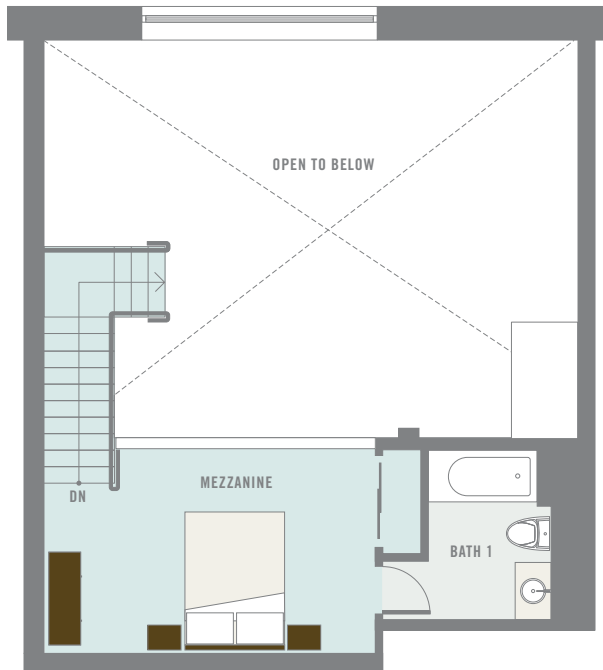

homes on esprit park

M8

900 minnesota street san francisco ca 94107

1,129 sq.ft.

www.espritpark.com

S 305

lower level

upper level

Floor plans are for illustrative purposes only, may not be to scale or may vary in dimension compared to actual units for sale. Seller reserves the right to make changes without notice. Features and finishes are for illustrative purposes only and may also vary without notice.