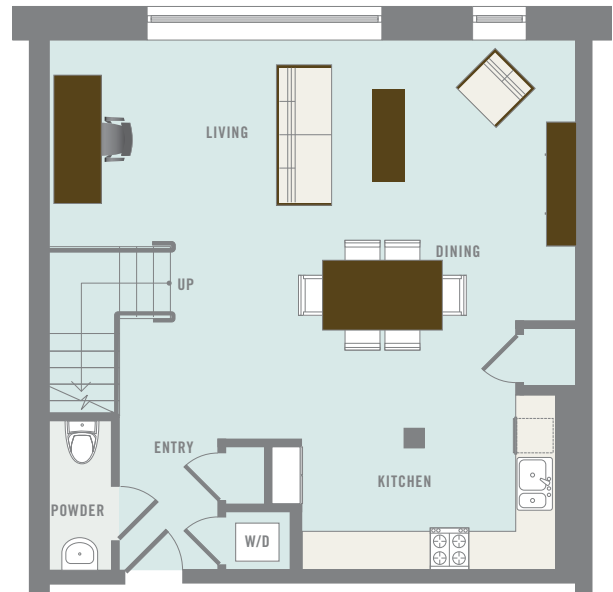

homes on esprit park

M8

900 minnesota street san francisco ca 94107

1,129 sq.ft.

www.espritpark.com

S 305

lower level

upper level

Floor plans are for illustrative purposes only, may not be to scale or may vary in dimension compared to actual units for sale. Seller reserves the right to make changes without notice. Features and finishes are for illustrative purposes only and may also vary without notice.