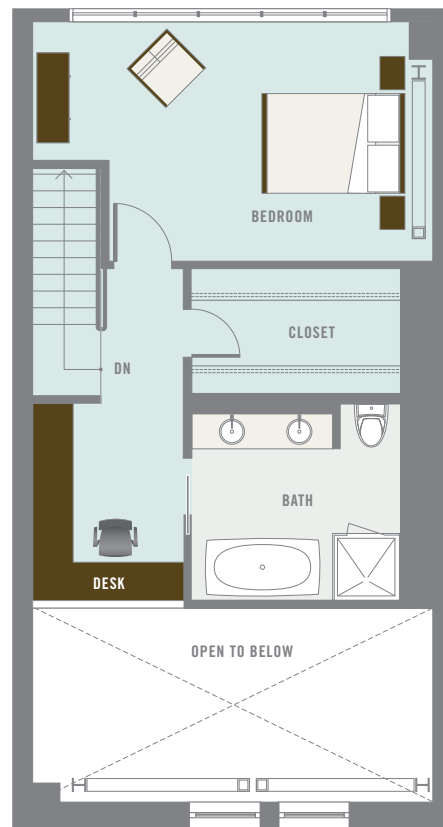

homes on esprit park

900 minnesota street san francisco ca 94107
www.espritpark.com

T6E

1,403 sq.ft.

S 317

lower level

upper level

Floor plans are for illustrative purposes only, may not be to scale or may vary in dimension compared to actual units for sale. Seller reserves the right to make changes without notice. Features and finishes are for illustrative purposes only and may also vary without notice.