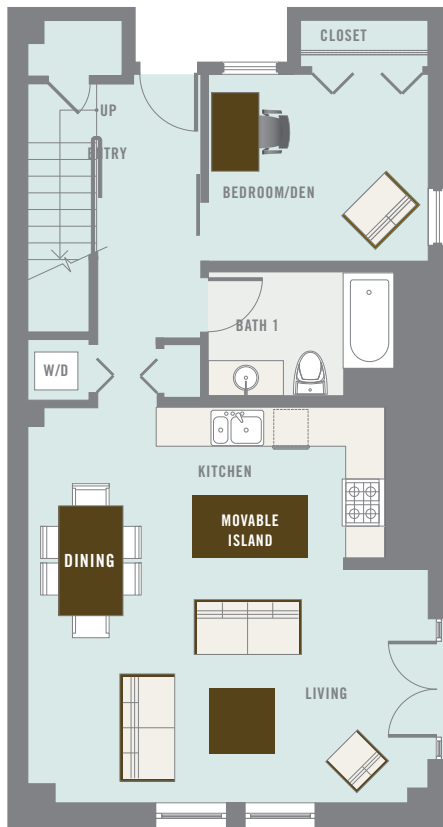

homes on esprit park

900 minnesota street san francisco ca 94107
www.espritpark.com

T6E

1,403 sq.ft.

S 317

lower level

upper level

Floor plans are for illustrative purposes only, may not be to scale or may vary in dimension compared to actual units for sale. Seller reserves the right to make changes without notice. Features and finishes are for illustrative purposes only and may also vary without notice.