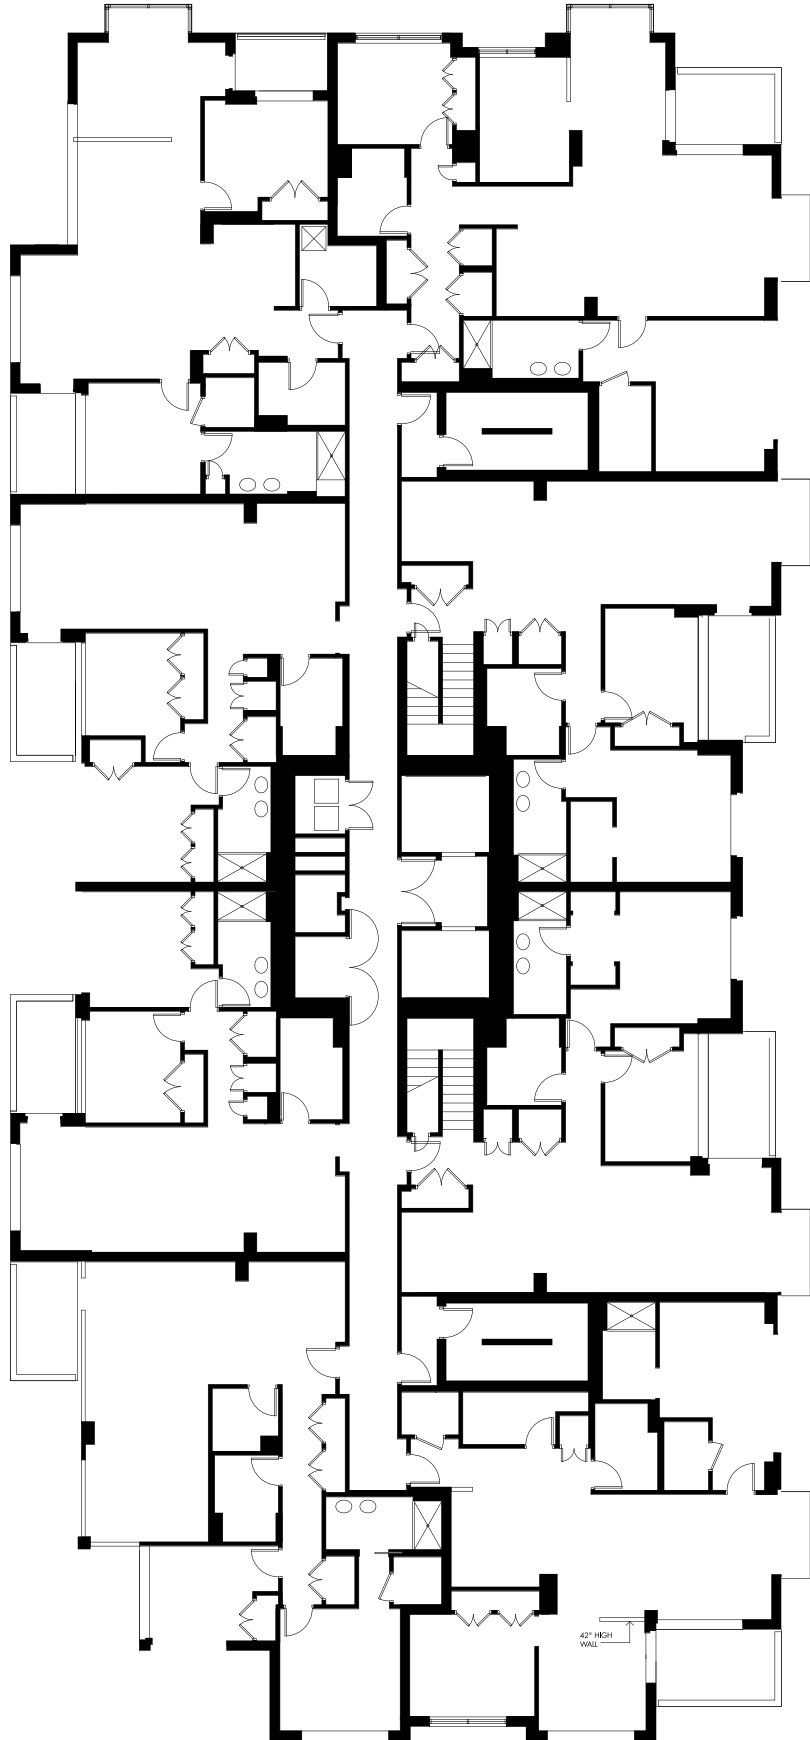

AT MISSION BAY

Level 5 North Tower

South
Tower

North
Tower

**Level 5
South Tower**

South Tower

North Tower

UNIT 503
2 BEDROOM + DEN
1,341 sq. ft.

UNIT 504
2 BEDROOM + NOOK
1,324 sq. ft.

UNIT 502
1 BEDROOM
1,015 sq. ft.

UNIT 501
2 BEDROOM
1,150 sq. ft.

UNIT 509
1 BEDROOM
1,055 sq. ft.

UNIT 505
2 BEDROOM
1,133 sq. ft.

UNIT 506
2 BEDROOM
1,135 sq. ft.

UNIT 508
2 BEDROOM + DEN
1,515 sq. ft.