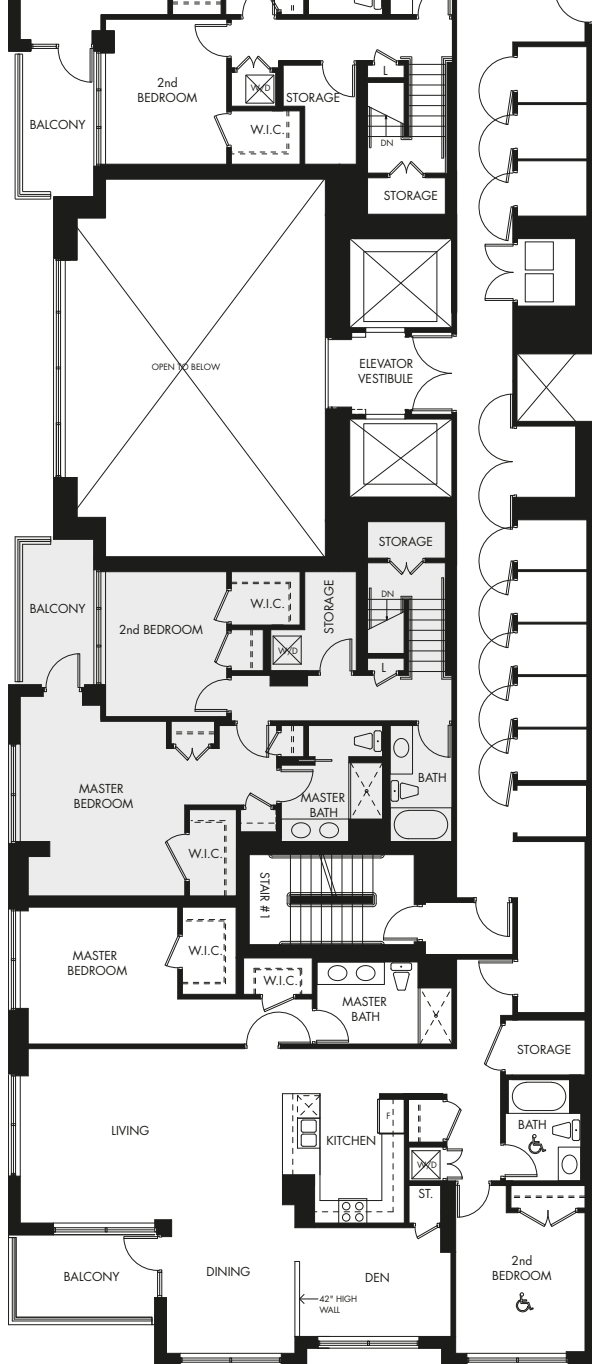

UNIT 202
1 BEDROOM
918 sq. ft.

UNIT 203
1 BEDROOM
1,012 sq. ft.

UNIT 201
2 BEDROOM
1,177 sq. ft.

UNIT 101
TOWNHOME
2 BEDROOM + DEN
1,846 sq. ft.

LEVEL TWO

UNIT 117
TOWNHOME

**Level 2
Section A**

Radiance
AT MISSION BAY

UNIT 204
2 BEDROOM
1,474 sq. ft.

UNIT 205
2 BEDROOM
1,313 sq. ft.

UNIT 206
2 BEDROOM
1,220 sq. ft.

UNIT 107
TOWNHOME
2 BEDROOM + DEN
1,848 sq. ft.

LEVEL TWO

UNIT 108
TOWNHOME
2 BEDROOM

**Level 2
Section B**

2 BEDROOM + DEN
1,846 sq. ft.

LEVEL TWO

UNIT 117
TOWNHOME
2 BEDROOM + DEN
1,874 sq. ft.

LEVEL TWO

UNIT 208
2 BEDROOM + DEN
1,780 sq. ft.

UNIT 115
TOWNHOME
2 BEDROOM + DEN
1,832 sq. ft.

LEVEL TWO

UNIT 114
TOWNHOME
2 BEDROOM + DEN
1,746 sq. ft.

LEVEL TWO

UNIT 113
TOWNHOME
2 BEDROOM + DEN
1,747 sq. ft.

LEVEL TWO

UNIT 112
TOWNHOME
2 BEDROOM + DEN
1,748 sq. ft.

LEVEL TWO

2 BEDROOM + DEN
1,848 sq. ft.

LEVEL TWO

UNIT 108
TOWNHOME
2 BEDROOM
1,683 sq. ft.