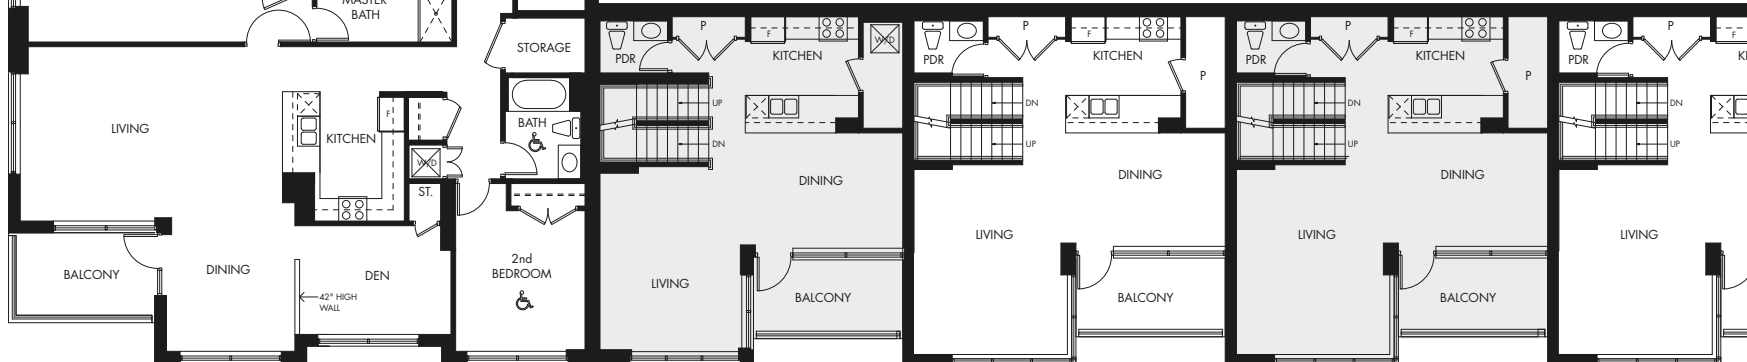

UNIT 204
2 BEDROOM
1,474 sq. ft.

UNIT 205
2 BEDROOM
1,313 sq. ft.

UNIT 206
2 BEDROOM
1,220 sq. ft.

UNIT 107
TOWNHOME
2 BEDROOM + DEN
1,848 sq. ft.

LEVEL TWO

UNIT 108
TOWNHOME
2 BEDROOM

**Level 2
Section B**

2 BEDROOM + DEN
1,846 sq. ft.

LEVEL TWO

UNIT 117
TOWNHOME
2 BEDROOM + DEN
1,874 sq. ft.

LEVEL TWO

UNIT 208
2 BEDROOM + DEN
1,780 sq. ft.

UNIT 115
TOWNHOME
2 BEDROOM + DEN
1,832 sq. ft.

LEVEL TWO

UNIT 114
TOWNHOME
2 BEDROOM + DEN
1,746 sq. ft.

LEVEL TWO

UNIT 113
TOWNHOME
2 BEDROOM + DEN
1,747 sq. ft.

LEVEL TWO

UNIT 112
TOWNHOME
2 BEDROOM + DEN
1,748 sq. ft.

LEVEL TWO

2 BEDROOM + DEN
1,848 sq. ft.

LEVEL TWO

UNIT 108
TOWNHOME
2 BEDROOM
1,683 sq. ft.

LEVEL TWO

UNIT 207
2 BEDROOM + DEN
1,814 sq. ft.

UNIT 113
TOWNHOME
2 BEDROOM + DEN
1,747 sq. ft.

LEVEL TWO

UNIT 112
TOWNHOME
2 BEDROOM + DEN
1,748 sq. ft.

LEVEL TWO

UNIT 111
TOWNHOME
2 BEDROOM + DEN
1,748 sq. ft.