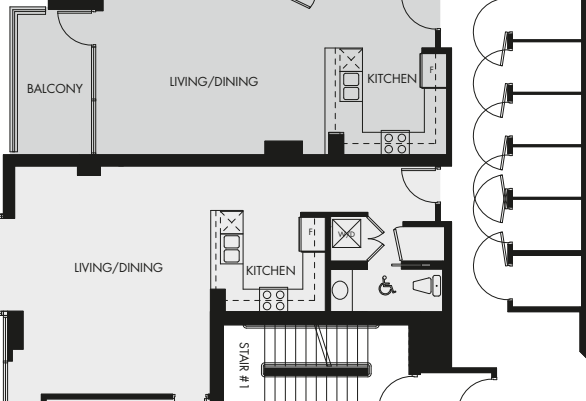

**Level 3
Section A**

5
DM
ft.

UNIT 306
1 BEDROOM
847 sq. ft.

UNIT 307
1 BEDROOM
849 sq. ft.

UNIT 308
1 BEDROOM
850 sq. ft.

UNIT 309
1 BEDROOM
902 sq. ft.

UNIT 310
2 BEDROOM + DEN
1,419 sq. ft.

UNIT 311
2 BEDROOM
1,354 sq. ft.

UNIT 312
2 BEDROOM
1,176 sq. ft.

**Level 3
Section B**

N

UNIT 301
2 BEDROOM + DEN
1,377 sq. ft.

UNIT 317
2 BEDROOM
1,177 sq. ft.

UNIT 316
1 BEDROOM
1,047 sq. ft.

UNIT 315
2 BEDROOM + DEN
1,453 sq. ft.

UNIT 115
TOWNHOME
2 BEDROOM + DEN
1,832 sq. ft.

LEVEL THREE

UNIT 114
TOWNHOME
2 BEDROOM + DEN
1,746 sq. ft.

LEVEL THREE

UNIT 113
TOWNHOME
2 BEDROOM + DEN
1,747 sq. ft.

LEVEL THREE

UNIT 112
TOWNHOME
2 BEDROOM + DEN
1,748 sq. ft.

LEVEL THREE

UNIT 312
2 BEDROOM
1,176 sq. ft.