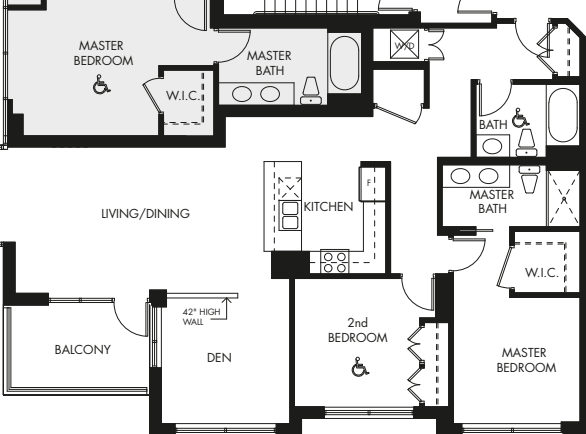

UNIT 302
2 BEDROOM + DEN
1,409 sq. ft.

UNIT 303
1 BEDROOM
892 sq. ft.

UNIT 304
1 BEDROOM
850 sq. ft.

UNIT 305
1 BEDROOM
847 sq. ft.

UNIT 306
1 BEDROOM
847 sq. ft.

UNIT 301
2 BEDROOM + DEN
1,377 sq. ft.

UNIT 317
2 BEDROOM
1,177 sq. ft.

**Level 3
Section A**

5
DM
ft.

UNIT 306
1 BEDROOM
847 sq. ft.

UNIT 307
1 BEDROOM
849 sq. ft.

UNIT 308
1 BEDROOM
850 sq. ft.

UNIT 309
1 BEDROOM
902 sq. ft.

UNIT 310
2 BEDROOM + DEN
1,419 sq. ft.

UNIT 311
2 BEDROOM
1,354 sq. ft.

UNIT 312
2 BEDROOM
1,176 sq. ft.

**Level 3
Section B**

N

UNIT 301
2 BEDROOM + DEN
1,377 sq. ft.

UNIT 317
2 BEDROOM
1,177 sq. ft.

UNIT 316
1 BEDROOM
1,047 sq. ft.

UNIT 315
2 BEDROOM + DEN
1,453 sq. ft.

UNIT 115
TOWNHOME
2 BEDROOM + DEN
1,832 sq. ft.

LEVEL THREE

UNIT 114
TOWNHOME
2 BEDROOM + DEN
1,746 sq. ft.

LEVEL THREE

UNIT 113
TOWNHOME
2 BEDROOM + DEN
1,747 sq. ft.

LEVEL THREE

UNIT 112
TOWNHOME
2 BEDROOM + DEN
1,748 sq. ft.

LEVEL THREE

UNIT 312
2 BEDROOM
1,176 sq. ft.