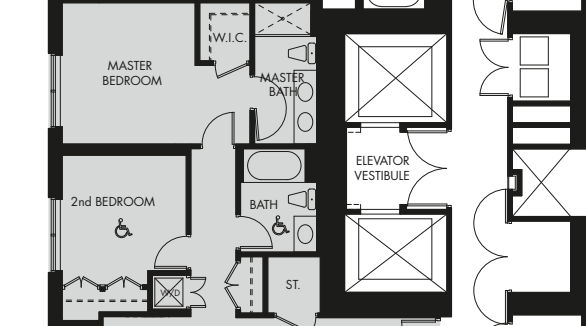

UNIT 302
2 BEDROOM + DEN
1,409 sq. ft.

UNIT 303
1 BEDROOM
892 sq. ft.

UNIT 304
1 BEDROOM
850 sq. ft.

UNIT 305
1 BEDROOM
847 sq. ft.

UNIT 306
1 BEDROOM
847 sq. ft.

UNIT 301
2 BEDROOM + DEN
1,377 sq. ft.

UNIT 317
2 BEDROOM
1,177 sq. ft.

**Level 3
Section A**

5
DM
ft.

UNIT 306
1 BEDROOM
847 sq. ft.

UNIT 307
1 BEDROOM
849 sq. ft.

UNIT 308
1 BEDROOM
850 sq. ft.

UNIT 309
1 BEDROOM
902 sq. ft.

UNIT 310
2 BEDROOM + DEN
1,419 sq. ft.

UNIT 311
2 BEDROOM
1,354 sq. ft.

UNIT 312
2 BEDROOM
1,176 sq. ft.

**Level 3
Section B**

N

UNIT 301
2 BEDROOM + DEN
1,377 sq. ft.

UNIT 317
2 BEDROOM
1,177 sq. ft.

UNIT 316
1 BEDROOM
1,047 sq. ft.

UNIT 315
2 BEDROOM + DEN
1,453 sq. ft.

UNIT 115
TOWNHOME
2 BEDROOM + DEN
1,832 sq. ft.

LEVEL THREE

UNIT 114
TOWNHOME
2 BEDROOM + DEN
1,746 sq. ft.

LEVEL THREE

UNIT 113
TOWNHOME
2 BEDROOM + DEN
1,747 sq. ft.

LEVEL THREE

UNIT 112
TOWNHOME
2 BEDROOM + DEN
1,748 sq. ft.

LEVEL THREE

UNIT 312
2 BEDROOM
1,176 sq. ft.